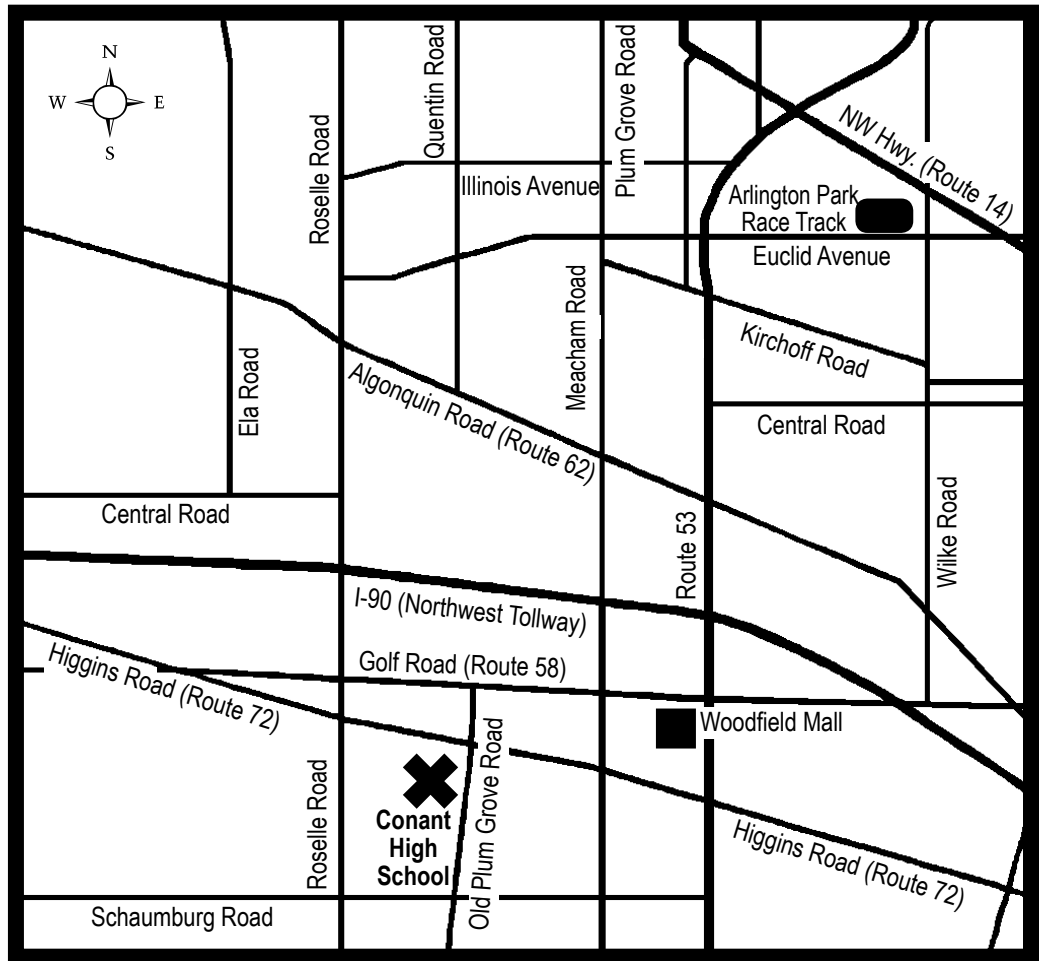

From the North:

- Take Route 53 south to Higgins Road (Route 72)
- Exit Higgins Road west
- Higgins Road west to Old Plum Grove Road
- Left turn (south) on Old Plum Grove Road
- School is ahead on the right (northwest corner of Old Plum Grove Road and Cougar Trail)

From the South:

- Take I-290 or I-355 north to Route 53 north
- Route 53 north to Higgins Road (Route 72)
- Exit Higgins Road west
- Higgins Road west to Old Plum Grove Road
- Left turn (south) on Old Plum Grove Road
- School is ahead on right (northwest corner of Old Plum Grove Road and Cougar Trail)

From Chicago:

- Take I-90 west to Route 53 south
- Route 53 south to Higgins Road (Route 72)
- Exit Higgins Road west
- Higgins Road west to Old Plum Grove Road
- Left turn (south) on Old Plum Grove Road
- School is ahead on right (northwest corner of Old Plum Grove Road and Cougar Trail)

From the West:

- Take I-90 east to Route 53 south
- Route 53 south to Higgins Road (Route 72)
- Exit Higgins Road west
- Higgins Road west to Old Plum Grove Road
- Left turn (south) on Old Plum Grove Road
- School is ahead on right (northwest corner of Old Plum Grove Road and Cougar Trail)